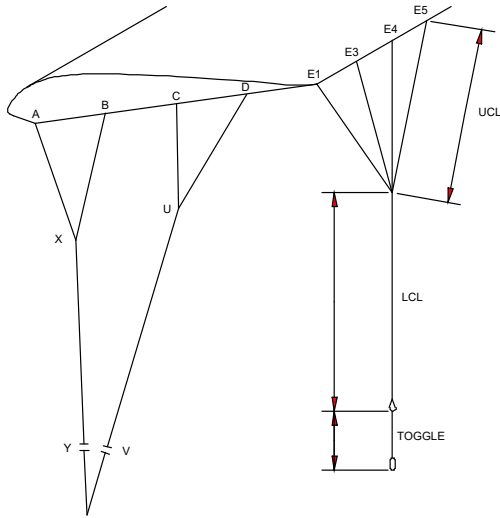

PILOT

MEASURE FROM END OF SUSPENSION LINE LOOP TO BARTACK ON SUSPENSION LINE ATTACHMENT TAB.

STABILIZER FLOAT
A : 1/2
B : 3/4
C : 1 1/4

Canopy	90	96	104	111	117	124	132	140	150	168	188	210	230	250
AXY1	89	93 2/8	97 2/8	99 5/8	102	106 4/8	111 6/8	115	119	126 6/8	134	140 7/8	155 1/8	163 5/8
A1-B1	1 1/8	1 1/8	1 3/8	1 2/8	1 3/8	1	1	1 1/8	1 1/8	1 1/8	1 2/8	1 2/8	1 3/8	1 3/8
A1-C1	5 1/8	5 1/8	5 3/8	5 5/8	5 7/8	5 6/8	6	6 2/8	6 3/8	6 7/8	7 2/8	7 5/8	7 5/8	8 2/8
A1-D1	10 3/8	10 3/8	11	11 3/8	11 6/8	11 5/8	12 2/8	12 5/8	13	13 7/8	14 5/8	15 3/8	16	16 7/8
AXY2	89	93 2/8	97 2/8	99 5/8	102	106 4/8	111 6/8	115	119	126 6/8	134	140 7/8	155 1/8	163 5/8
A2-B2	1 2/8	1 1/8	1 3/8	1 4/8	1 3/8	1 2/8	1 3/8	1 3/8	1 3/8	1 4/8	1 5/8	1 5/8	1 6/8	2
A2-C2	6 1/8	6 1/8	6 2/8	6 6/8	6 6/8	6 6/8	7 1/8	7 3/8	7 5/8	8 1/8	8 4/8	8 7/8	9 4/8	9 7/8
A2-D2	12 1/8	12 3/8	13	13 3/8	13 5/8	13 6/8	14 4/8	14 7/8	15 3/8	16 3/8	17 3/8	18 2/8	19 1/8	19 7/8
AXY3	89	93 2/8	97 2/8	99 5/8	102	106 4/8	111 6/8	115	119	126 6/8	134	140 7/8	155 1/8	163 5/8
A3-B3	1 3/8	1 3/8	1 5/8	1 5/8	1 4/8	1 3/8	1 4/8	1 4/8	1 4/8	1 5/8	1 6/8	1 6/8	2	2
A3-C3	6 4/8	6 6/8	6 7/8	7 1/8	7 1/8	7 2/8	7 5/8	7 7/8	8 1/8	8 6/8	9 1/8	9 5/8	10	10 5/8
A3-D3	13 1/8	13 3/8	14	14 3/8	14 5/8	14 6/8	15 4/8	16	16 4/8	17 5/8	18 5/8	19 4/8	20 4/8	21 4/8
LCL	72	74	77 1/8	79 1/8	80 6/8	82 7/8	86 7/8	89 4/8	92 5/8	98 5/8	104 2/8	109 5/8	122	129 4/8
TOGGLE	14	15 3/8	14 3/8	15 3/8	15	15 3/8	16 1/8	16 5/8	16 6/8	17 4/8	18 2/8	18 7/8	19 5/8	20 5/8
ULC1	29 3/8	30 3/8	31 4/8	32 2/8	33	33 7/8	35 4/8	36 5/8	37 7/8	40 3/8	42 5/8	44 6/8	46 7/8	48 7/8
UCL3	30 3/8	31 4/8	32 5/8	33 4/8	34 1/8	35	36 6/8	37 7/8	39 1/8	41 6/8	44 1/8	46 3/8	48 3/8	50 5/8
UCL4	32 1/8	33 1/8	34 4/8	35 2/8	36 1/8	37	38 7/8	40	41 3/8	44	46 5/8	49	51 1/8	53 4/8
UCL5	37 2/8	38 3/8	40	41	41 7/8	42 7/8	45	46 3/8	48	51 1/8	54	56 6/8	59 4/8	62
Deployment Brake Setting														
E5-C5	9	7 7/8	8 7/8	8 5/8	8 5/8	7 4/8	7 5/8	8 5/8	8 5/8	9 5/8	11	11 3/8	13	14
Full Flight Setting														
E5-D5	22 4/8	21 5/8	18 4/8	17 3/8	16 7/8	16	16 1/8	17 4/8	17 4/8	17 7/8	20 1/8	20 4/8	25 3/8	27

All dimensions in inch

VER 1.2