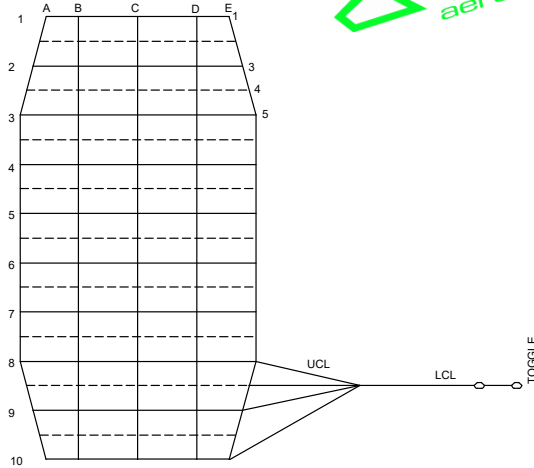

PILOT

MEASURE FROM END OF SUSPENSION LINE LOOP TO BARTACK ON SUSPENSION LINE ATTACHMENT TAB.

STABILIZER FLOAT
A : 1/2
B : 3/4
C : 1 1/4

Canopy	90	96	104	111	117	124	132	140	150	168	188	210	230	250
AXY1	89	93 2/8	97 2/8	99 5/8	102	106 4/8	111 6/8	115	119	126 6/8	134	140 7/8	155 1/8	163 5/8
A1-B1	1 1/8	1 1/8	1 3/8	1 2/8	1 3/8	1	1	1 1/8	1 1/8	1 1/8	1 2/8	1 2/8	1 3/8	1 3/8
A1-C1	5 1/8	5 1/8	5 3/8	5 5/8	5 7/8	5 6/8	6	6 2/8	6 3/8	6 7/8	7 2/8	7 5/8	7 5/8	8 2/8
A1-D1	10 3/8	10 3/8	11	11 3/8	11 6/8	11 5/8	12 2/8	12 5/8	13	13 7/8	14 5/8	15 3/8	16	16 7/8
AXY2	89	93 2/8	97 2/8	99 5/8	102	106 4/8	111 6/8	115	119	126 6/8	134	140 7/8	155 1/8	163 5/8
A2-B2	1 2/8	1 1/8	1 3/8	1 4/8	1 3/8	1 2/8	1 3/8	1 3/8	1 3/8	1 4/8	1 5/8	1 5/8	1 6/8	2
A2-C2	6 1/8	6 1/8	6 2/8	6 6/8	6 6/8	6 6/8	7 1/8	7 3/8	7 5/8	8 1/8	8 4/8	8 7/8	9 4/8	9 7/8
A2-D2	12 1/8	12 3/8	13	13 3/8	13 5/8	13 6/8	14 4/8	14 7/8	15 3/8	16 3/8	17 3/8	18 2/8	19 1/8	19 7/8
AXY3	89	93 2/8	97 2/8	99 5/8	102	106 4/8	111 6/8	115	119	126 6/8	134	140 7/8	155 1/8	163 5/8
A3-B3	1 3/8	1 3/8	1 5/8	1 5/8	1 4/8	1 3/8	1 4/8	1 4/8	1 4/8	1 5/8	1 6/8	1 6/8	2	2
A3-C3	6 4/8	6 6/8	6 7/8	7 1/8	7 1/8	7 2/8	7 5/8	7 7/8	8 1/8	8 6/8	9 1/8	9 5/8	10	10 5/8
A3-D3	13 1/8	13 3/8	14	14 3/8	14 5/8	14 6/8	15 4/8	16	16 4/8	17 5/8	18 5/8	19 4/8	20 4/8	21 4/8
LCL	72	74	77 1/8	79 1/8	80 6/8	82 7/8	86 7/8	89 4/8	92 5/8	98 5/8	104 2/8	109 5/8	122	129 4/8
TOGGLE	14	15 3/8	14 3/8	15 3/8	15	15 3/8	16 1/8	16 5/8	16 6/8	17 4/8	18 2/8	18 7/8	19 5/8	20 5/8
ULC1	29 3/8	30 3/8	31 4/8	32 2/8	33	33 7/8	35 4/8	36 5/8	37 7/8	40 3/8	42 5/8	44 6/8	46 7/8	48 7/8
UCL3	30 3/8	31 4/8	32 5/8	33 4/8	34 1/8	35	36 6/8	37 7/8	39 1/8	41 6/8	44 1/8	46 3/8	48 3/8	50 5/8
UCL4	32 1/8	33 1/8	34 4/8	35 2/8	36 1/8	37	38 7/8	40	41 3/8	44	46 5/8	49	51 1/8	53 4/8
UCL5	37 2/8	38 3/8	40	41	41 7/8	42 7/8	45	46 3/8	48	51 1/8	54	56 6/8	59 4/8	62
Deployment Brake Setting														
E5-C5	9	7 7/8	8 7/8	8 5/8	8 5/8	7 4/8	7 5/8	8 5/8	8 5/8	9 5/8	11	11 3/8	13	14
Full Flight Setting														
E5-D5	22 4/8	21 5/8	18 4/8	17 3/8	16 7/8	16	16 1/8	17 4/8	17 4/8	17 7/8	20 1/8	20 4/8	25 3/8	27

All dimensions in inch

VER 1.2