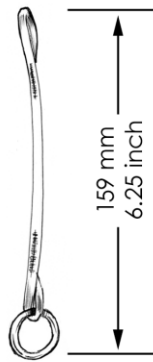

Soft link for Reserve canopies
PN: P 1487-01

Installation procedure on front and rear Reserve and Main risers:

Secure the Soft Link in the webbin g pocket, and hand tack as shown: