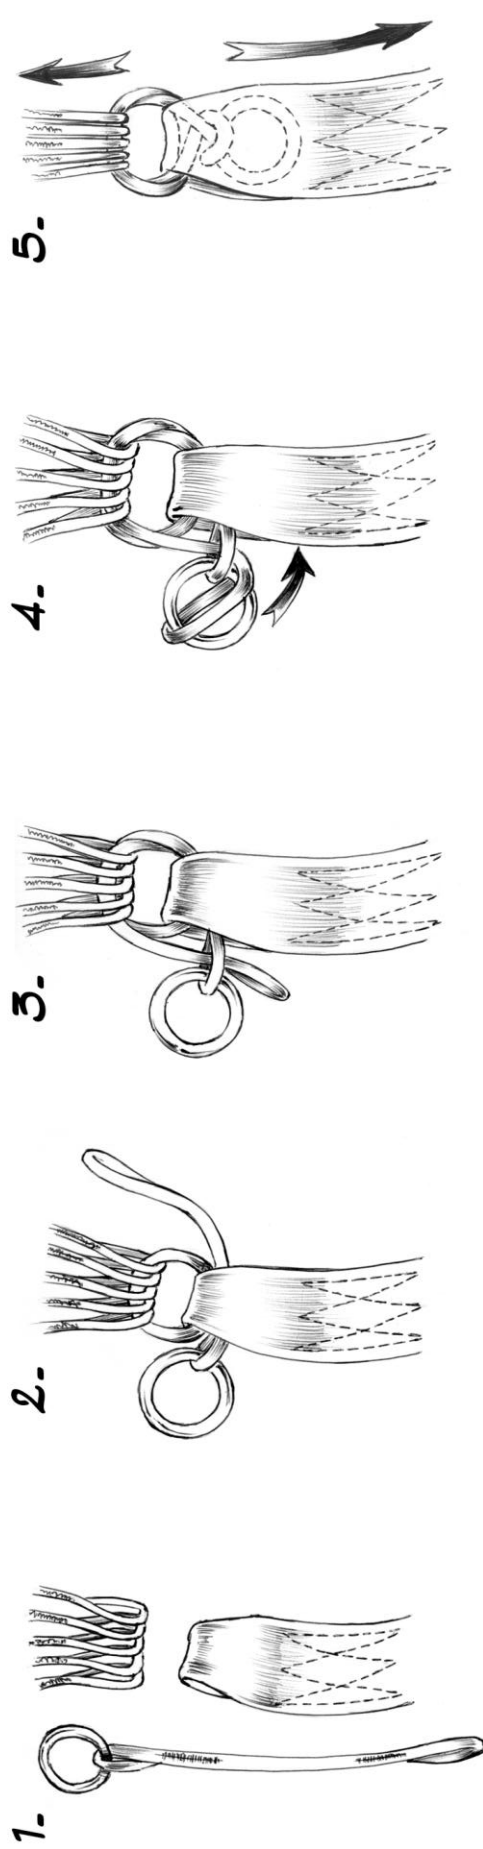

aerodyne

SOFT LINK INSTALLATION MANUAL

FLYAERODYNE.COM

©Aerodyne Research, LLC 1407 Flight Line Blvd. Unit 14 Deland , FL 32724 U.S.A.
Tel. +1.813.891.6300 Fax. +1.813.891.6315

Soft link for Main canopies
PN: P 1487-00

Soft link for Reserve canopies
PN: P 1487-01

Installation procedure on front and rear Reserve and Main risers:

Secure the Soft Link in the webbin g pocket, and hand tack as shown: