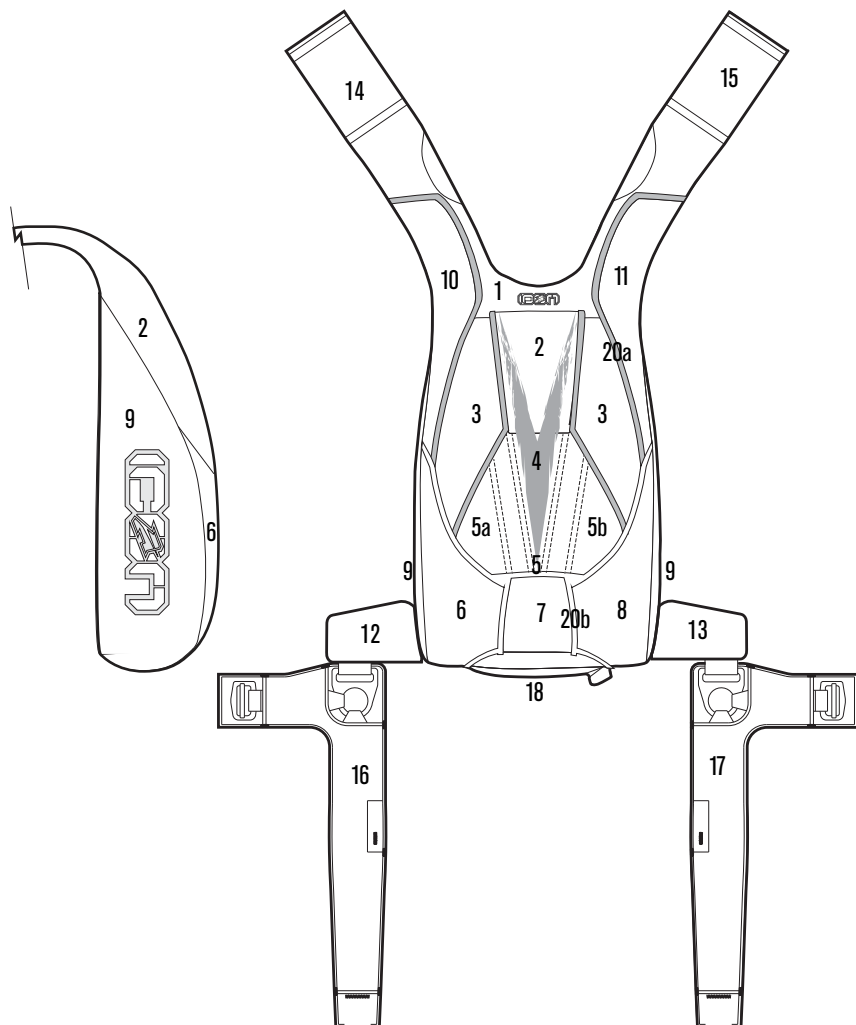

SEMI-STOWLESS D-BAG
 WINGSUIT MODIFICATION²

RISERS

RISER LENGTH: 18" 20" 22" 24"
 RISER RING TYPE *: MINIFORCE STANDARD
 *default on all ICONS
 RISER COVERS: MAGNETIC TUCK TABS

EMERGENCY RELATED:

RESERVE HANDLE: METAL-D SOFT COLOR
 CUTAWAY HANDLE COLOR:
 RSL SKYHOOK NONE (STRAIGHT PIN)
 FRENCH MODIFICATION³

SPECIALS:

BACKPAD MATERIAL⁴: AEROFIT* SPACER FOAM
 UNIVERSAL MOUNT⁵: YES* NO
 BELLY BAND REMOVABLE: YES* NO

*default whit Icon V. Specify otherwise for NO.

1. Freely is one color (Default on V) and Hackey is up to 2 colors - chosen from list of actual colors available.
2. Wingsuit modification - includes dynamic corners and 9' bridle (12' bridle available on request).
3. French modification - Moves AAD cutter location, per Fédération Française de Parachutisme regulations.
4. Backpad material - Aerofit is standard on V, Spacer foam available if requested.
5. Universal mount - GoPro ready, No custom embroidery available on right ring cover. Universal mount should be checked no for custom embroidery option.

DESIGN SECTION

1. Yoke
2. Reserve Pin Cover
3. Reserve Container
4. V Arrow
5. Center Flap
- 5a. Left Center Flap
- 5b. Right Center Flap
6. Left Main Flap
7. Main pin Cover
8. Right Main Flap
9. Side Walls and Bottom
10. Left Riser Cover
11. Right Riser Cover
12. Left Lateral
13. Right Lateral
14. Left Ring Cover
15. Right Ring Cover
16. Left Leg Pad
17. Right Leg Pad
18. BOC (\$)
19. Harness
- 20a. Trim Tape Upper part
- 20b. Trim Tape Lower part
21. Contrast Stitching