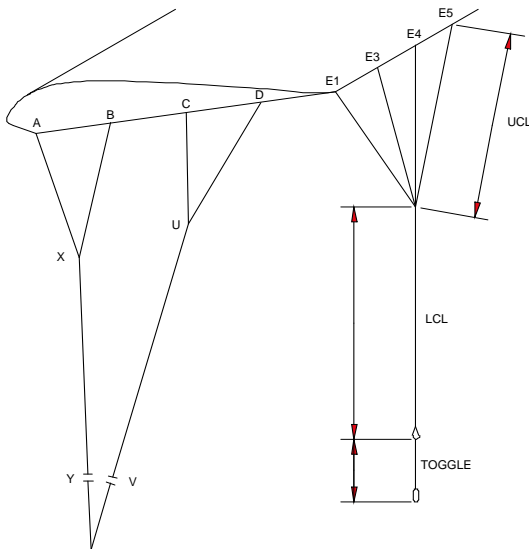

PILOT

ENSURE LOOPS ARE HELD EVENLY AND SECURELY. EACH LINE TO BE LOADED TO 4.5KG DURING MEASUREMENT. MEASURE THE DEPLOYMENT BRAKE SETTING WITH THE TOGGLES STOWED. MEASURE THE FULL FLIGHT SETTING WITH THE TOGGLES UNSTOWED.