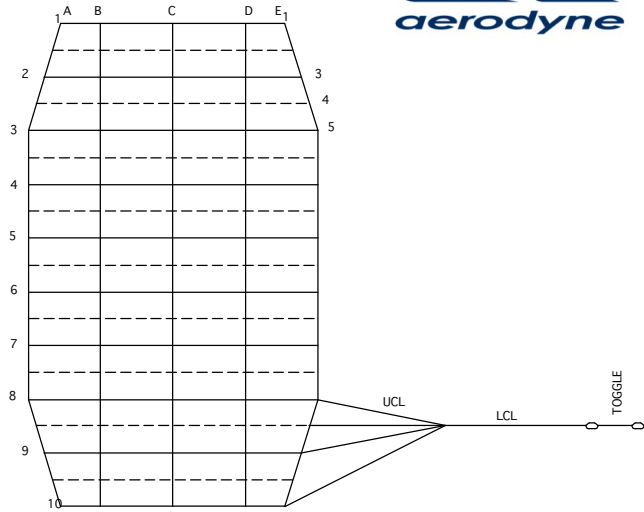

SOLO SPECTRA

ENSURE LOOPS ARE HELD EVENLY AND SECURELY.
EACH LINE TO BE LOADED TO 10LBS DURING
MEASUREMENT.
MEASURE THE DEPLOYMENT BRAKE SETTING WITH THE
TOGGLES STOWED.
MEASURE THE FULL FLIGHT SETTING WITH THE
TOGGLES UNSTOWED.

MEASURE FROM END OF SUSPENSION LINE LOOP TO
BARTACK ON SUSPENSION LINE ATTACHMENT TAB.

Canopy	190	210	230	250	270	290
AXY1	134	140 7/8	156	163 4/8	170 7/8	177
A1-B1	1 2/8	1 2/8	1 3/8	1 3/8	1 4/8	1 5/8
A1-C1	7 1/8	7 5/8	8	8 2/8	8 5/8	8 7/8
A1-D1	14 5/8	15 3/8	16 1/8	16 7/8	17 4/8	18 1/8
AXY2	134	140 7/8	156	163 4/8	170 7/8	177
A2-B2	1 5/8	1 5/8	1 6/8	1 7/8	1 7/8	2
A2-C2	8 4/8	8 7/8	9 3/8	9 6/8	10 1/8	10 7/8
A2-D2	17 2/8	18 2/8	19 1/8	19 7/8	20 5/8	21 5/8
AXY3	134	140 7/8	156	163 5/8	170 7/8	177
A3-B3	1 6/8	1 6/8	1 7/8	2	2	2 1/8
A3-C3	9 1/8	9 5/8	10 1/8	10 4/8	10 7/8	11 5/8
A3-D3	18 5/8	19 5/8	20 4/8	21 3/8	22 1/8	23 2/8
E1	146 7/8	154 4/8	46 7/8	48 7/8	50 6/8	188 4/8
E3	148 3/8	156	48 4/8	50 5/8	52 4/8	194 5/8
E4	150 7/8	158 5/8	51 2/8	53 3/8	55 4/8	197 6/8
E5	158 2/8	166 3/8	59 4/8	62	64 3/8	207
LCL	104 2/8	109 5/8	123 2/8	129 4/8	135 3/8	140 2/8
TOGGLE	18 2/8	18 7/8	19 6/8	20 5/8	21 4/8	22 2/8

Float

A : 3/8

B : 6/8

D : 1 1/8

All dimensions in Inches