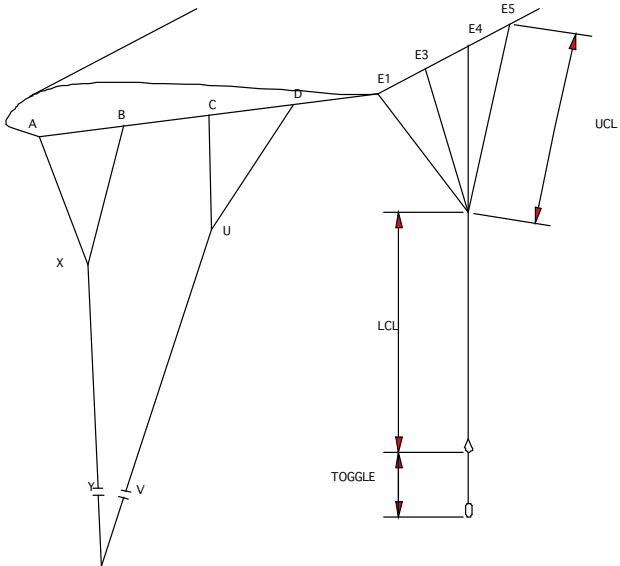

SOLO SPECTRA

ENSURE LOOPS ARE HELD EVENLY AND SECURELY.
EACH LINE TO BE LOADED TO 10LBS DURING
MEASUREMENT.
MEASURE THE DEPLOYMENT BRAKE SETTING WITH THE
TOGGLES STOWED.
MEASURE THE FULL FLIGHT SETTING WITH THE
TOGGLES UNSTOWED.

MEASURE FROM END OF SUSPENSION LINE LOOP TO
BARTACK ON SUSPENSION LINE ATTACHMENT TAB.

Canopy	190	210	230	250	270	290
AXY1	134	140 7/8	156	163 4/8	170 7/8	177
A1-B1	1 2/8	1 2/8	1 3/8	1 3/8	1 4/8	1 5/8
A1-C1	7 1/8	7 5/8	8	8 2/8	8 5/8	8 7/8
A1-D1	14 5/8	15 3/8	16 1/8	16 7/8	17 4/8	18 1/8
AXY2	134	140 7/8	156	163 4/8	170 7/8	177
A2-B2	1 5/8	1 5/8	1 6/8	1 7/8	1 7/8	2
A2-C2	8 4/8	8 7/8	9 3/8	9 6/8	10 1/8	10 7/8
A2-D2	17 2/8	18 2/8	19 1/8	19 7/8	20 5/8	21 5/8
AXY3	134	140 7/8	156	163 5/8	170 7/8	177
A3-B3	1 6/8	1 6/8	1 7/8	2	2	2 1/8
A3-C3	9 1/8	9 5/8	10 1/8	10 4/8	10 7/8	11 5/8
A3-D3	18 5/8	19 5/8	20 4/8	21 3/8	22 1/8	23 2/8
E1	146 7/8	154 4/8	46 7/8	48 7/8	50 6/8	188 4/8
E3	148 3/8	156	48 4/8	50 5/8	52 4/8	194 5/8
E4	150 7/8	158 5/8	51 2/8	53 3/8	55 4/8	197 6/8
E5	158 2/8	166 3/8	59 4/8	62	64 3/8	207
LCL	104 2/8	109 5/8	123 2/8	129 4/8	135 3/8	140 2/8
TOGGLE	18 2/8	18 7/8	19 6/8	20 5/8	21 4/8	22 2/8

Float

A : 3/8

B : 6/8

D : 1 1/8

All dimensions in Inches