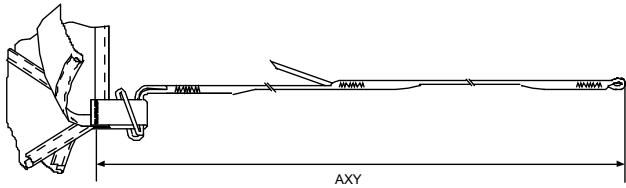

TRIATHLON RW SPECTRA

ENSURE LOOPS ARE HELD EVENLY AND SECURELY. EACH LINE TO BE LOADED TO 10LBS DURING MEASUREMENT. MEASURE THE DEPLOYMENT BRAKE SETTING WITH THE TOGGLES STOWED. MEASURE THE FULL FLIGHT SETTING WITH THE TOGGLES UNSTOWED.

MEASURE FROM END OF SUSPENSION LINE LOOP TO BARTACK ON SUSPENSION LINE ATTACHMENT TAB.

Canopy	99	110	120	135	150	160	175	190	210	220	240	260
AXY	94	99	103 1/2	110 1/2	115	119	124	129 1/2	135	138 1/2	145 1/2	152
BXY	95 1/2	100 1/2	105 1/2	112	117 1/2	121	126 1/2	132	137 1/2	141	147 1/2	154 1/2
XY	63 1/2	67	70 1/2	74 1/2	78 1/2	79 1/2	84 1/2	87	91 1/2	94 1/2	99	103 1/2
CUV	101 1/2	106	111 1/2	119	124 1/2	128 1/2	134	140	145 1/2	149 1/2	156 1/2	164
DUV	109 1/2	114 1/2	120 1/2	128	134 1/2	139	145	151	157 1/2	162	169 1/2	177
UV	77	81	85 1/2	90 1/2	95 1/2	97	103	106	112	115 1/2	120 1/2	126
LCL	71	74 1/2	78	82 1/2	86 1/2	89 1/2	93 1/2	97 1/2	101 1/2	104 1/2	108 1/2	114 1/2
TOGGLE	15 1/2	16 1/2	18 1/2	19	21	20 1/2	21 1/2	21	21 1/2	21 1/2	22 1/2	22
UCL 2	102	108	113	120	125 1/2	129 1/2	135 1/2	141 1/2	147	151 1/2	157	165 1/2
UCL 3	102	108	113	120	125 1/2	129 1/2	135 1/2	141 1/2	147	151 1/2	157	165 1/2
UCL 4	102	108	113	120	125 1/2	129 1/2	135 1/2	141 1/2	147	151 1/2	157	165 1/2
UCL 5	106	112 1/2	118	121 1/2	130 1/2	135	143	149	156 1/2	161 1/2	166 1/2	178
Deployment Brake Setting												
C4-E4	6	4	5	4 1/2	5	6	6	7 1/2	6 1/2	6 1/2	4	7
Full Flight Setting												
C4-E4	6 1/2	4 1/2	6 1/2	5 1/2	5 1/2	6 1/2	6 1/2	7 1/2	6	7 1/2	5 1/2	4

All dimensions in inch