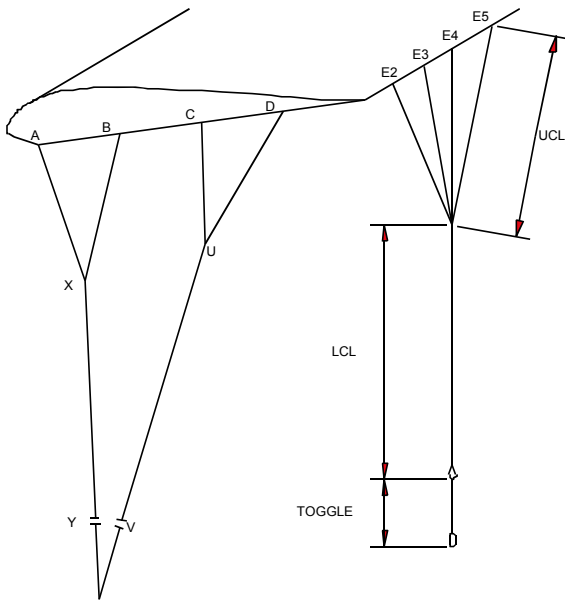

TRIATHLON RW SPECTRA

ENSURE LOOPS ARE HELD EVENLY AND SECURELY. EACH LINE TO BE LOADED TO 10LBS DURING MEASUREMENT. MEASURE THE DEPLOYMENT BRAKE SETTING WITH THE TOGGLES STOWED. MEASURE THE FULL FLIGHT SETTING WITH THE TOGGLES UNSTOWED.

MEASURE FROM END OF SUSPENSION LINE LOOP TO BARTACK ON SUSPENSION LINE ATTACHMENT TAB.

Canopy	99	110	120	135	150	160	175	190	210	220	240	260
AXY	94	99	103 1/2	110 1/2	115	119	124	129 1/2	135	138 1/2	145 1/2	152
BXY	95 1/2	100 1/2	105 1/2	112	117 1/2	121	126 1/2	132	137 1/2	141	147 1/2	154 1/2
XY	63 1/2	67	70 1/2	74 1/2	78 1/2	79 1/2	84 1/2	87	91 1/2	94 1/2	99	103 1/2
CUV	101 1/2	106	111 1/2	119	124 1/2	128 1/2	134	140	145 1/2	149 1/2	156 1/2	164
DUV	109 1/2	114 1/2	120 1/2	128	134 1/2	139	145	151	157 1/2	162	169 1/2	177
UV	77	81	85 1/2	90 1/2	95 1/2	97	103	106	112	115 1/2	120 1/2	126
LCL	71	74 1/2	78	82 1/2	86 1/2	89 1/2	93 1/2	97 1/2	101 1/2	104 1/2	108 1/2	114 1/2
TOGGLE	15 1/2	16 1/2	18 1/2	19	21	20 1/2	21 1/2	21	21 1/2	21 1/2	22 1/2	22
UCL 2	102	108	113	120	125 1/2	129 1/2	135 1/2	141 1/2	147	151 1/2	157	165 1/2
UCL 3	102	108	113	120	125 1/2	129 1/2	135 1/2	141 1/2	147	151 1/2	157	165 1/2
UCL 4	102	108	113	120	125 1/2	129 1/2	135 1/2	141 1/2	147	151 1/2	157	165 1/2
UCL 5	106	112 1/2	118	121 1/2	130 1/2	135	143	149	156 1/2	161 1/2	166 1/2	178
Deployment Brake Setting												
C4-E4	6	4	5	4 1/2	5	6	6	7 1/2	6 1/2	6 1/2	4	7
Full Flight Setting												
C4-E4	6 1/2	4 1/2	6 1/2	5 1/2	5 1/2	6 1/2	6 1/2	7 1/2	6	7 1/2	5 1/2	4

All dimensions in inch