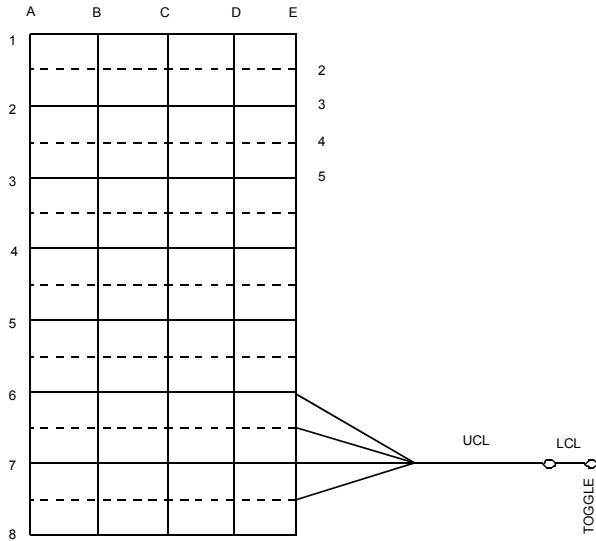

TRIATHLON RW SPECTRA

ENSURE LOOPS ARE HELD EVENLY AND SECURELY. EACH LINE TO BE LOADED TO 10LBS DURING MEASUREMENT. MEASURE THE DEPLOYMENT BRAKE SETTING WITH THE TOGGLES STOWED. MEASURE THE FULL FLIGHT SETTING WITH THE TOGGLES UNSTOWED.

MEASURE FROM END OF SUSPENSION LINE LOOP TO BARTACK ON SUSPENSION LINE ATTACHMENT TAB.

Canopy	99	110	120	135	150	160	175	190	210	220	240	260
AXY	94	99	103 1/2	110 1/2	115	119	124	129 1/2	135	138 1/2	145 1/2	152
BXY	95 1/2	100 1/2	105 1/2	112	117 1/2	121	126 1/2	132	137 1/2	141	147 1/2	154 1/2
XY	63 1/2	67	70 1/2	74 1/2	78 1/2	79 1/2	84 1/2	87	91 1/2	94 1/2	99	103 1/2
CUV	101 1/2	106	111 1/2	119	124 1/2	128 1/2	134	140	145 1/2	149 1/2	156 1/2	164
DUV	109 1/2	114 1/2	120 1/2	128	134 1/2	139	145	151	157 1/2	162	169 1/2	177
UV	77	81	85 1/2	90 1/2	95 1/2	97	103	106	112	115 1/2	120 1/2	126
LCL	71	74 1/2	78	82 1/2	86 1/2	89 1/2	93 1/2	97 1/2	101 1/2	104 1/2	108 1/2	114 1/2
TOGGLE	15 1/2	16 1/2	18 1/2	19	21	20 1/2	21 1/2	21	21 1/2	21 1/2	22 1/2	22
UCL 2	102	108	113	120	125 1/2	129 1/2	135 1/2	141 1/2	147	151 1/2	157	165 1/2
UCL 3	102	108	113	120	125 1/2	129 1/2	135 1/2	141 1/2	147	151 1/2	157	165 1/2
UCL 4	102	108	113	120	125 1/2	129 1/2	135 1/2	141 1/2	147	151 1/2	157	165 1/2
UCL 5	106	112 1/2	118	121 1/2	130 1/2	135	143	149	156 1/2	161 1/2	166 1/2	178
Deployment Brake Setting												
C4-E4	6	4	5	4 1/2	5	6	6	7 1/2	6 1/2	6 1/2	4	7
Full Flight Setting												
C4-E4	6 1/2	4 1/2	6 1/2	5 1/2	5 1/2	6 1/2	6 1/2	7 1/2	6	7 1/2	5 1/2	4

All dimensions in inch