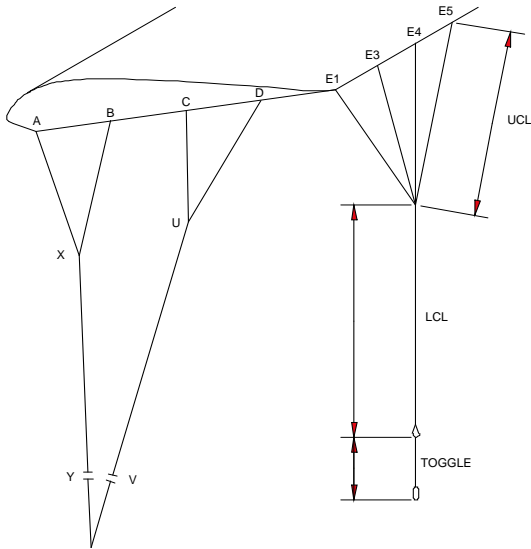

PILOT

ENSURE LOOPS ARE HELD EVENLY AND SECURELY. EACH LINE TO BE LOADED TO 4.5KG DURING MEASUREMENT. MEASURE THE DEPLOYMENT BRAKE SETTING WITH THE TOGGLES STOWED. MEASURE THE FULL FLIGHT SETTING WITH THE TOGGLES UNSTOWED.