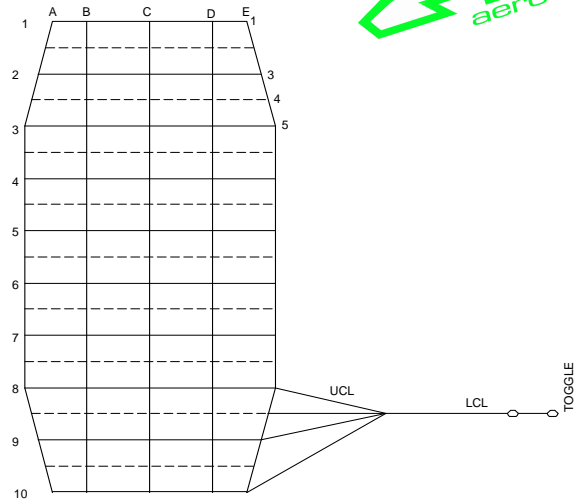

PILOT

ENSURE LOOPS ARE HELD EVENLY AND SECURELY. EACH LINE TO BE LOADED TO 4.5KG DURING MEASUREMENT. MEASURE THE DEPLOYMENT BRAKE SETTING WITH THE TOGGLES STOWED. MEASURE THE FULL FLIGHT SETTING WITH THE TOGGLES UNSTOWED.